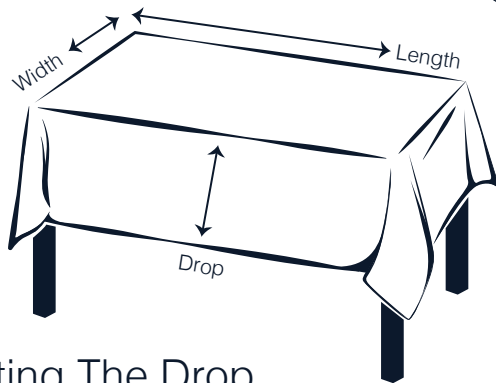

Tablecloth Sizing Guide

Square Sizes

Length of Tablecloth:

45" 46 to 71" 75" to 95"

Seats 2 Seats 4 Seats 6-8

Common Table Sizes & Pairings

Table Length	Tablecloth Length
24" to 30"	45" to 59"
36" to 48"	61" to 71"

Calculating The Drop

Drop Length = (Tablecloth Length - Table Length) ÷ 2

Tablecloth Length = (Drop Length x 2) + Table Length

**Replace length for diameter for drop of round tablecloths*

Rectangular Sizes