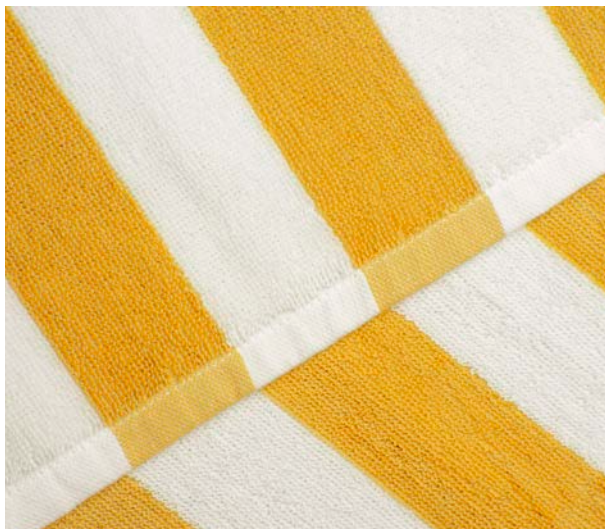

- S - ●

MALIBU COLLECTION

by Garnier-Thiebaut USA

100% COTTON & POLY COTTON

Malibu features a variety of vibrant designs, patterns, & colors perfect for pool time.

With options available in both 100% cotton & poly cotton, Malibu caters to all of your laundering & budget needs

- Stock - ●
- Short Lead Time -
6 to 8 weeks ●●
- Special Order -
18 to 20 weeks ●●●●

CABANA

100% cotton terry loop
530 GSM, 20 lbs/dz
4" white, 4" blue stripes, VAT dyed
35" x 70"

- SLT - ●●

MAYA

100% cotton terry loop
530 GSM, 24.5 lbs/dz
4 x 4 yellow stripes, VAT dyed
34" x 80"
- S - ●