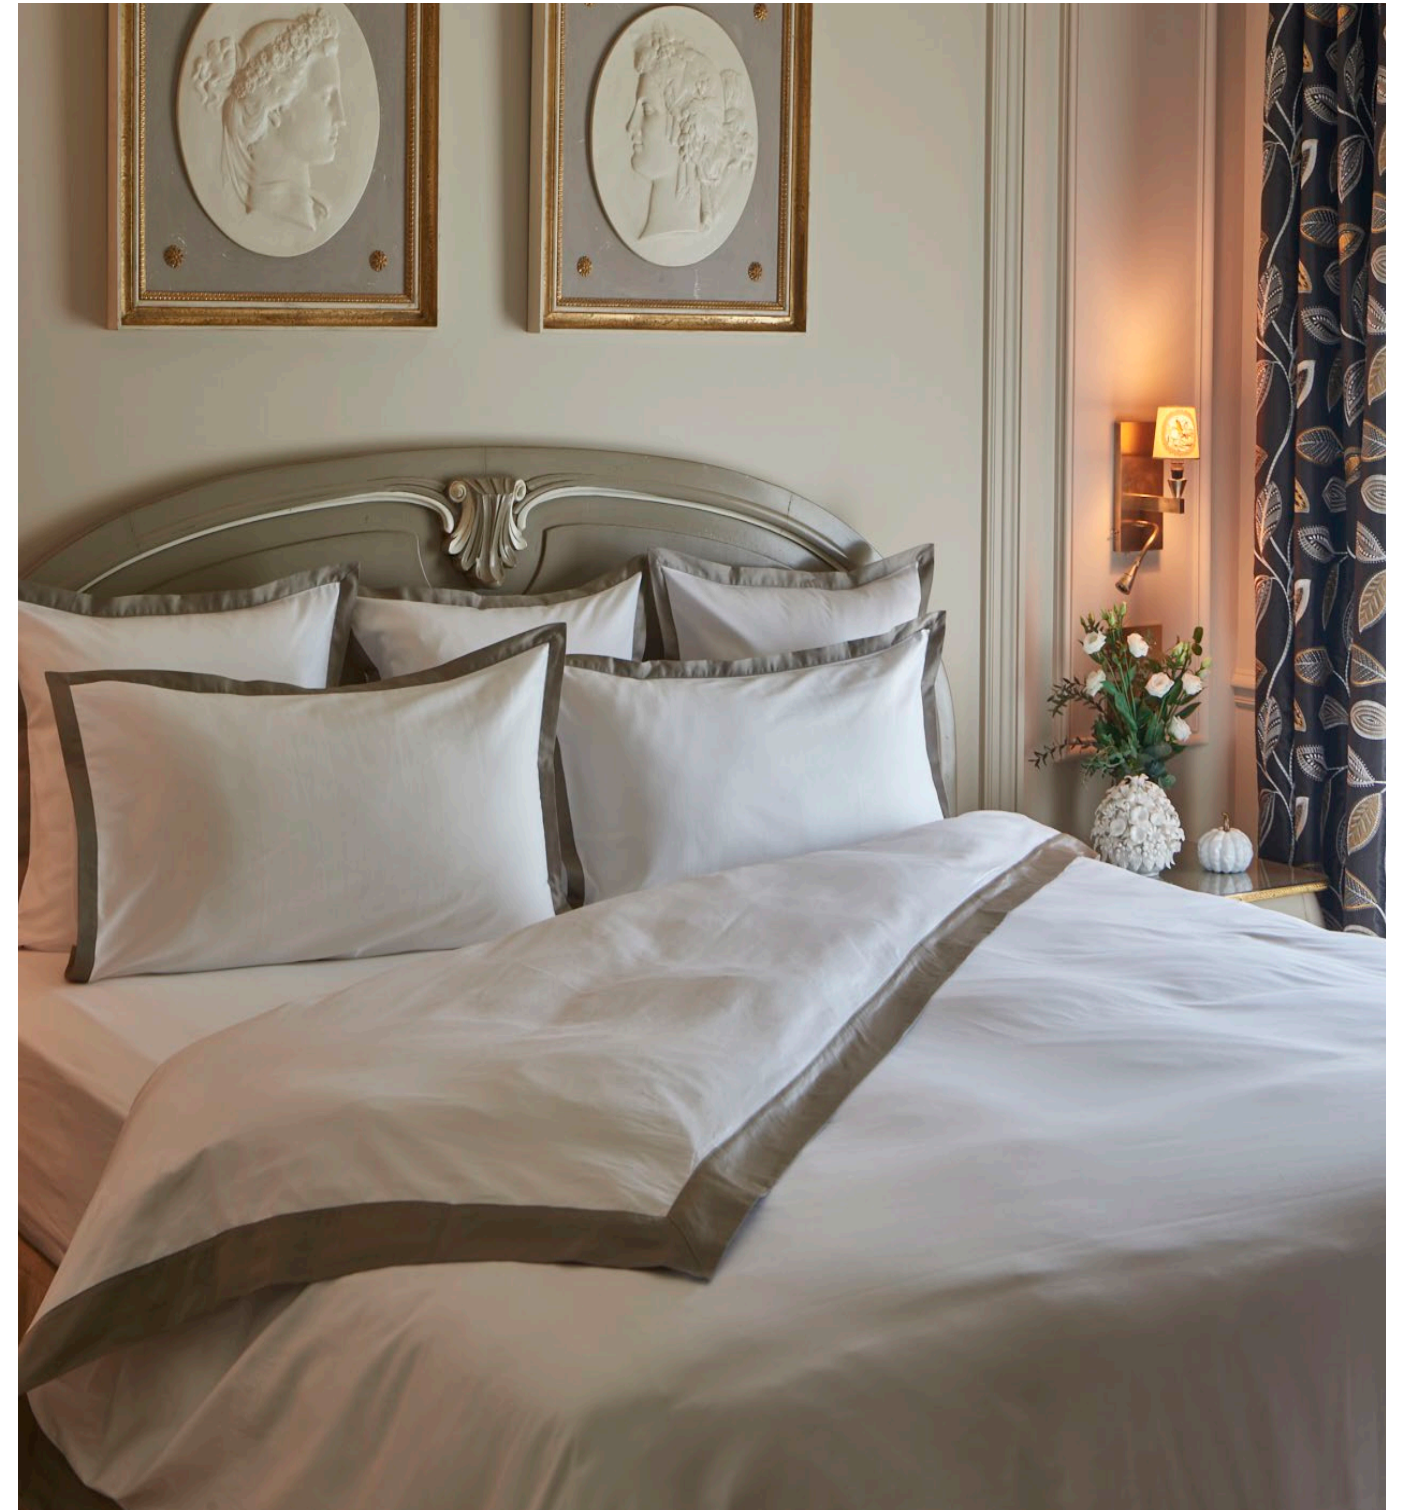

CUSTOM SOLUTIONS

by Garnier-Thiebaut USA

Add your touch to any bedding collections by Garnier-Thiebaut USA. In collaboration with our team of experts, we can bring any vision to life.

Festooning | Lockstitching | Special Hems
Pillow Shams | Pillowcases | Duvet Covers
Flat & Fitted Sheet Sets +

All custom solutions are special order items., with an estimated lead time of 18 to 20 weeks.

- Special Order - ●●●●
18 to 20 weeks